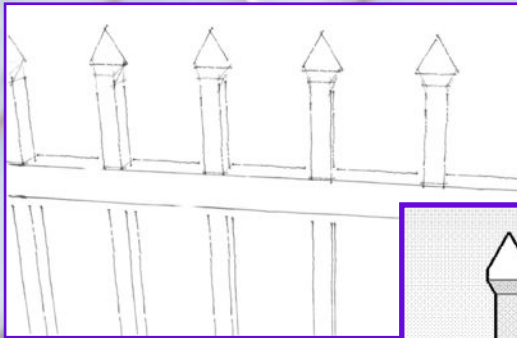

This 'Knox' style fencing is manufactured from quality galvanised steel, and has 40mm x 40mm top and bottom rail, with 25mm square uprights. It is a thru-rail, welded design which is virtually indestructible, and discourages even the most determined trespassers.

This security fencing comes in a classic black powdercoat-ed finish. Other colours are available if desired.

Design. Plan. Make.

P: 1300 640 643

• Strong

• Durable

• Attractive

Panel length	Panel Height	Uprights (thru-rail)	Rail
2400	2100	25mm x 25mm	40mm x 40mm
2100	2400	25mm x 25mm	40mm x 40mm

* As part of our continual product reviews, specifications may change without notice

- Welded design for superior strength
- High bottom rail so pickets can be cut to suit ground slope without compromising security
- Supplied with a powdercoat finish
- Complies with all relevant Australian standards
- Many other styles and sizes available - check out our web site: www.fenceandgate.net.au