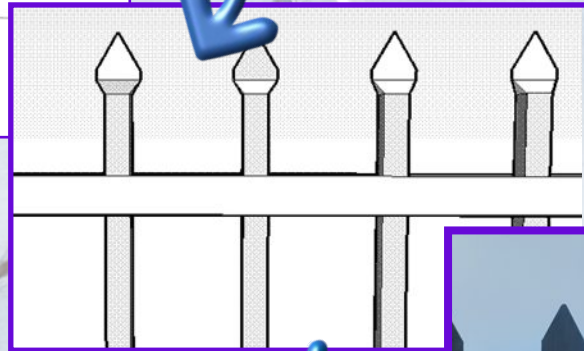

✓ safety

✓ security

✓ style

At Fence and Gate Supplies, we realise that the most major concerns for builders and developers today are site security and safety for both completed and incompleted projects . That is why we now stock a range of ultra heavy duty fencing, known as the Fort range.

This 'Knox' style fencing is manufactured from quality galvanised steel, and has 40mm x 40mm top and bottom rail, with 25mm square uprights. It is a thru-rail, welded design which is virtually indestructible, and discourages even the most determined trespassers.

This security fencing comes in a classic black powdercoat-ed finish. Other colours are available if desired.

Design. Plan. Make.

P: 1300 640 643